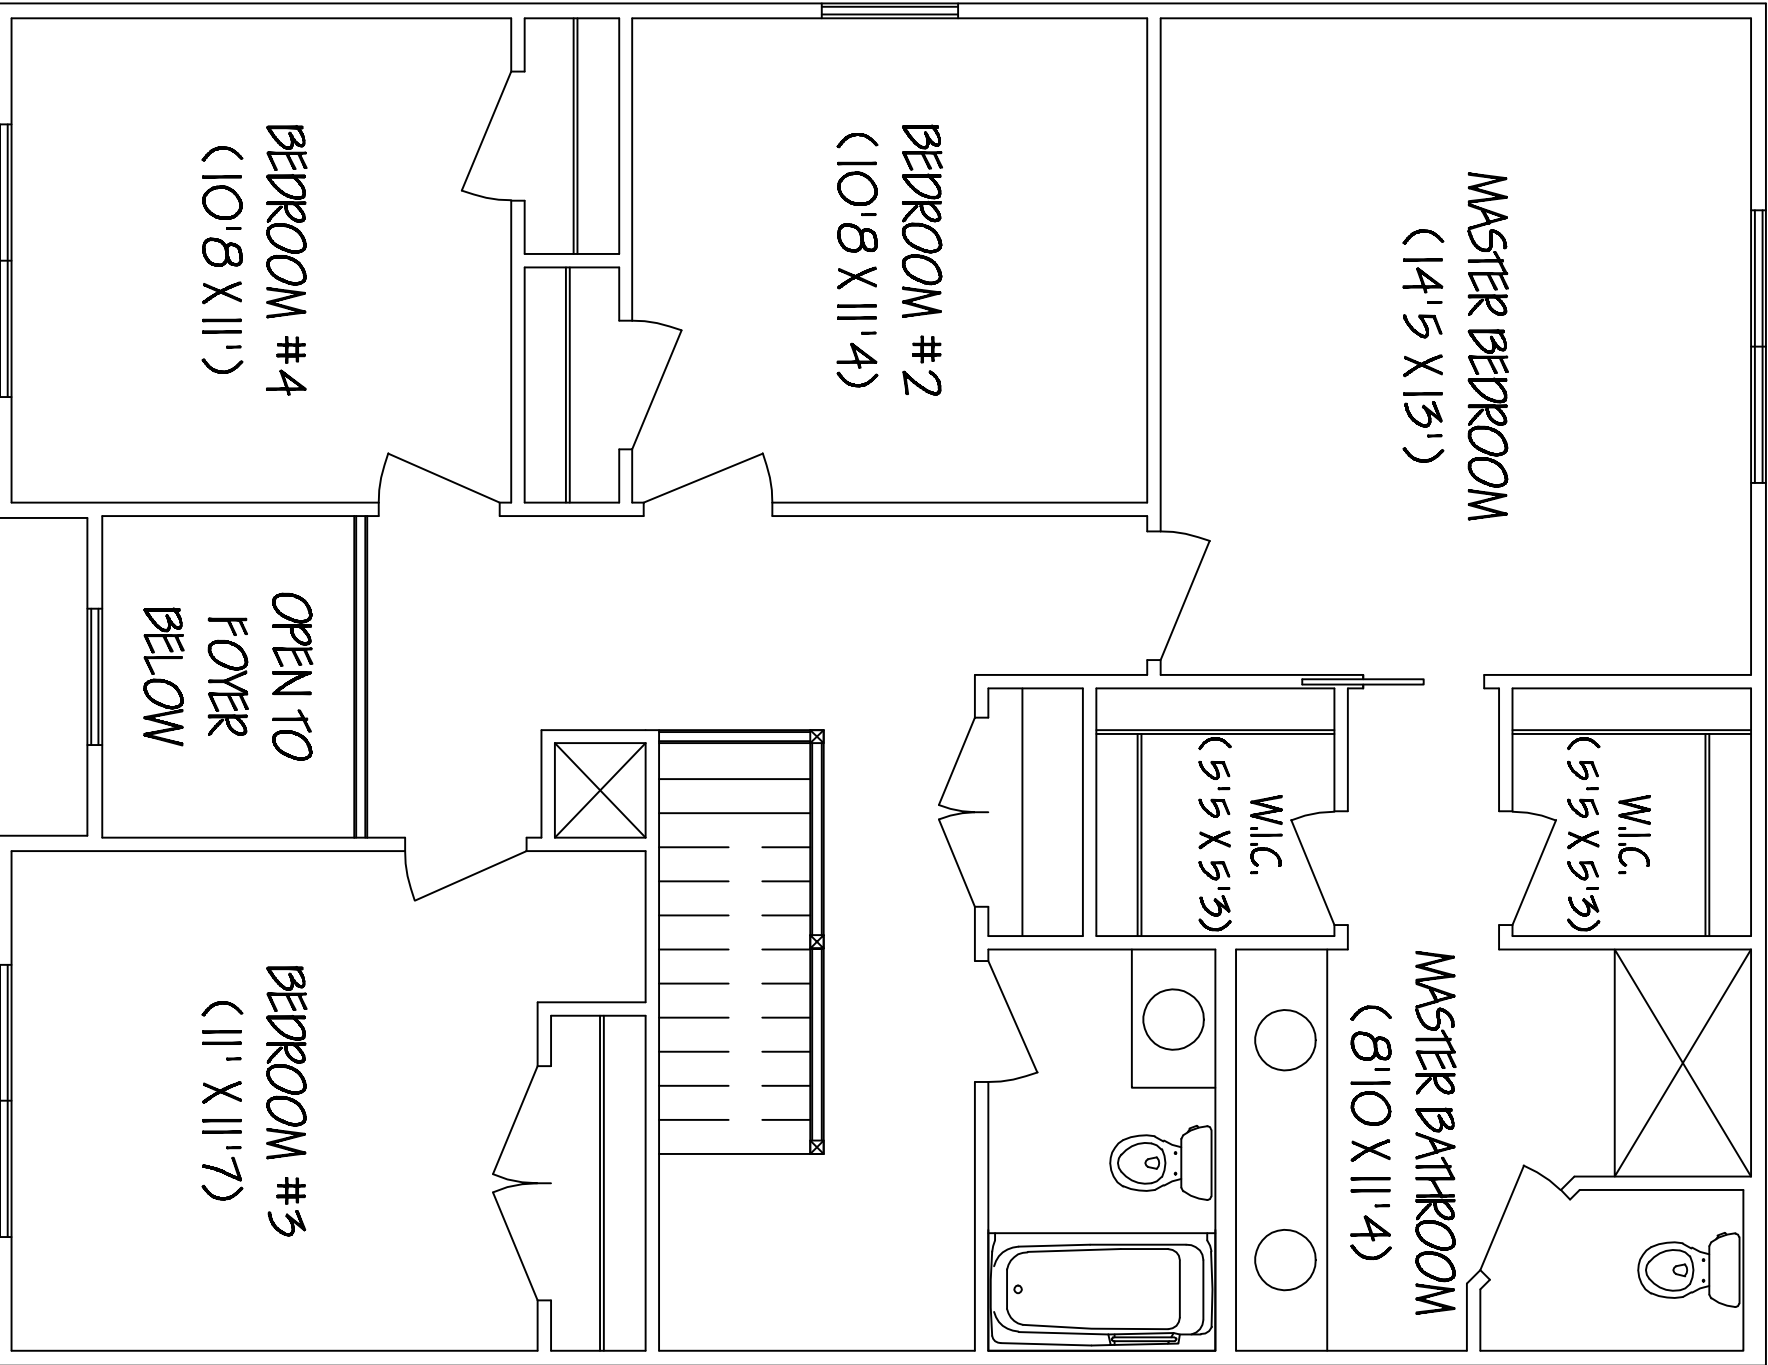

GREAT ROOM
(15'3" X 18')

NOOK
(13'9" X 9')

LAUNDRY
(9'6" X 6')

STORAGE
(11'8" X 12'8')

MUD ROOM
(7'4" X 6'5')

KITCHEN
(14'9" X 11'11')

GARAGE
(21'8" X 21'3')

STUDY
(10'8" X 11'11')

DINING ROOM
(11' X 11'11')

OPEN
FOYER

COVERED PORCH

MASTER BEDROOM
(14'5 X 13')

W.I.C.
(5'5 X 5'3)

MASTER BATHROOM
(8'10 X 11'4)

W.I.C.
(5'5 X 5'3)

BEDROOM #2
(10'8 X 11'4)

BEDROOM #4
(10'8 X 11'1)

OPEN TO
FOYER
BELOW

BEDROOM #3
(11' X 11'7)